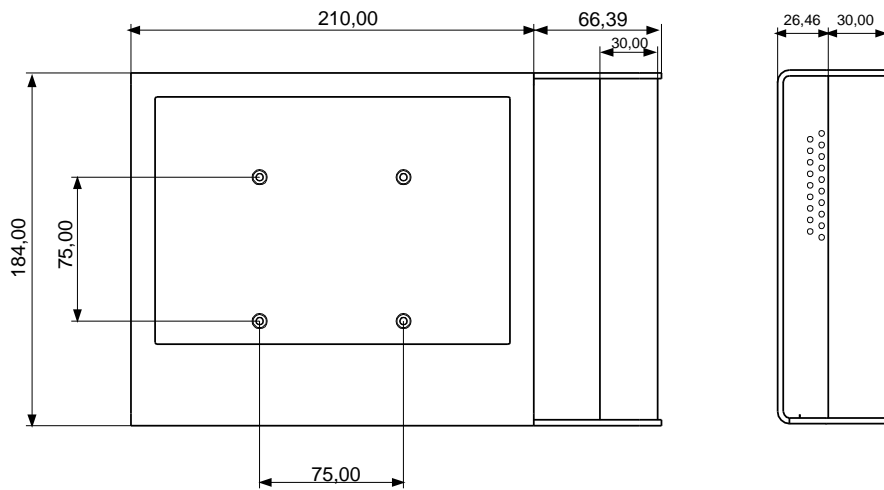

EWACCVESABOX07W METAL CASE FOR WEB PANEL 7

EWACCHANDBOX07W HAND HELD BOX VESA WEB PANEL 7

EWACCHANDBOX07H HAND HELD BOX VESA HMI 7

EWACCVESABOX15W ALUMINUM CASE FOR WEB PANEL 15.6

EWACCVESABOX18 ALUMINUM CASE FOR PANEL PC 18.5