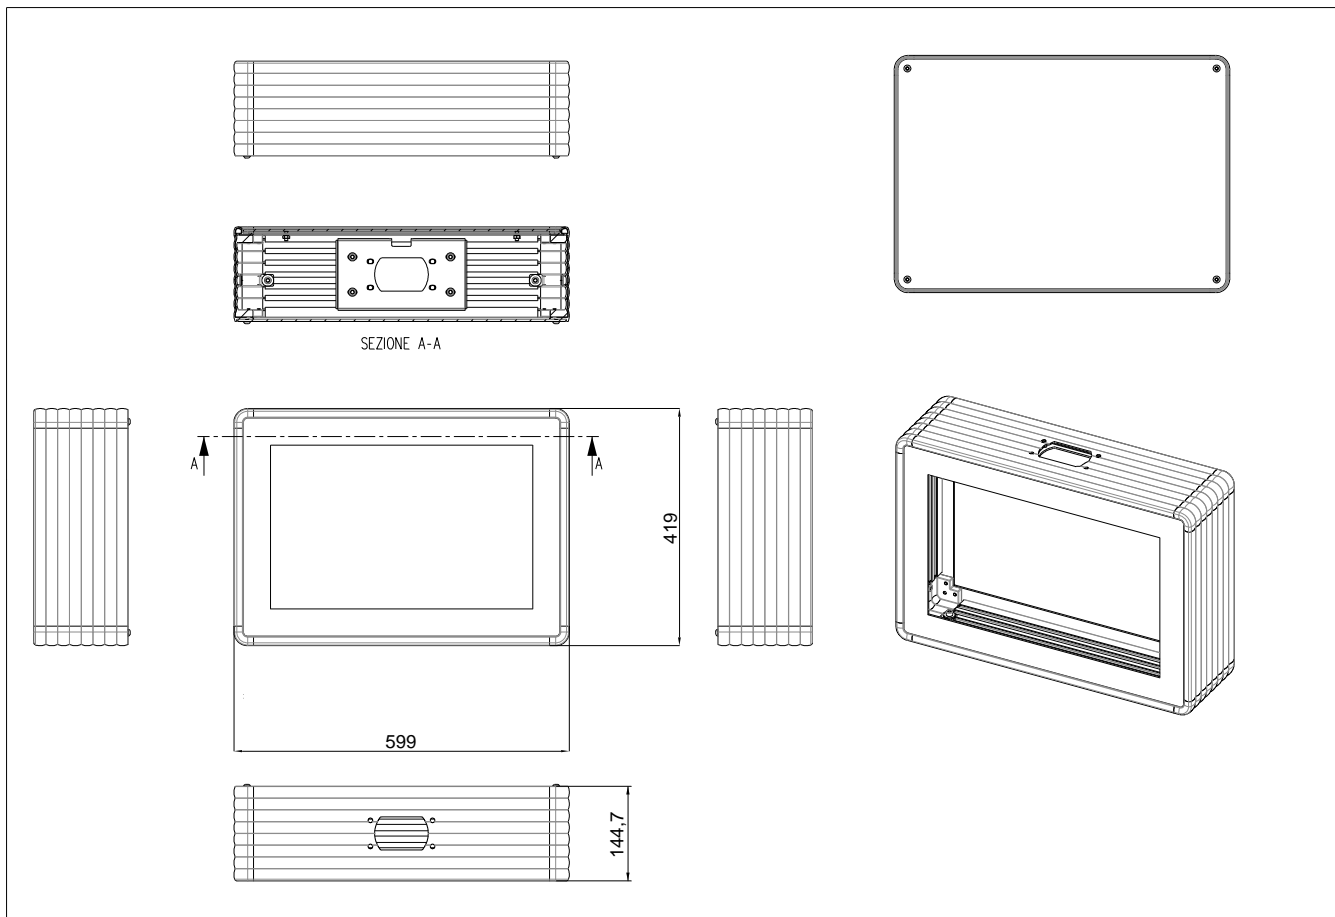

EWACCVESABOX07W METAL CASE FOR WEB PANEL 7

EWACCHANDBOX07W HAND HELD BOX VESA WEB PANEL 7

EWACCHANDBOX07H HAND HELD BOX VESA HMI 7

EWACCVESABOX15W ALUMINUM CASE FOR WEB PANEL 15.6

EWACCVESABOX18 ALUMINUM CASE FOR PANEL PC 18.5