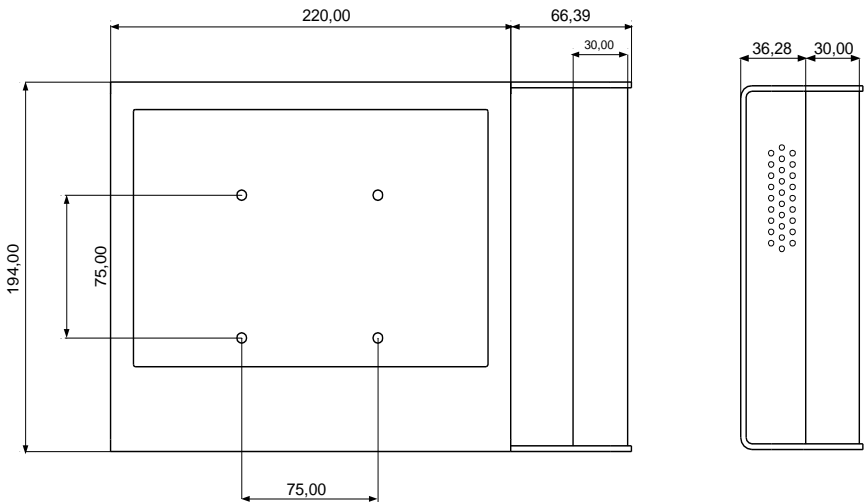

EWACCVESABOX07W METAL CASE FOR WEB PANEL 7

EWACCHANDBOX07W HAND HELD BOX VESA WEB PANEL 7

EWACCHANDBOX07H HAND HELD BOX VESA HMI 7

EWACCVESABOX15W ALUMINUM CASE FOR WEB PANEL 15.6

EWACCVESABOX18 ALUMINUM CASE FOR PANEL PC 18.5