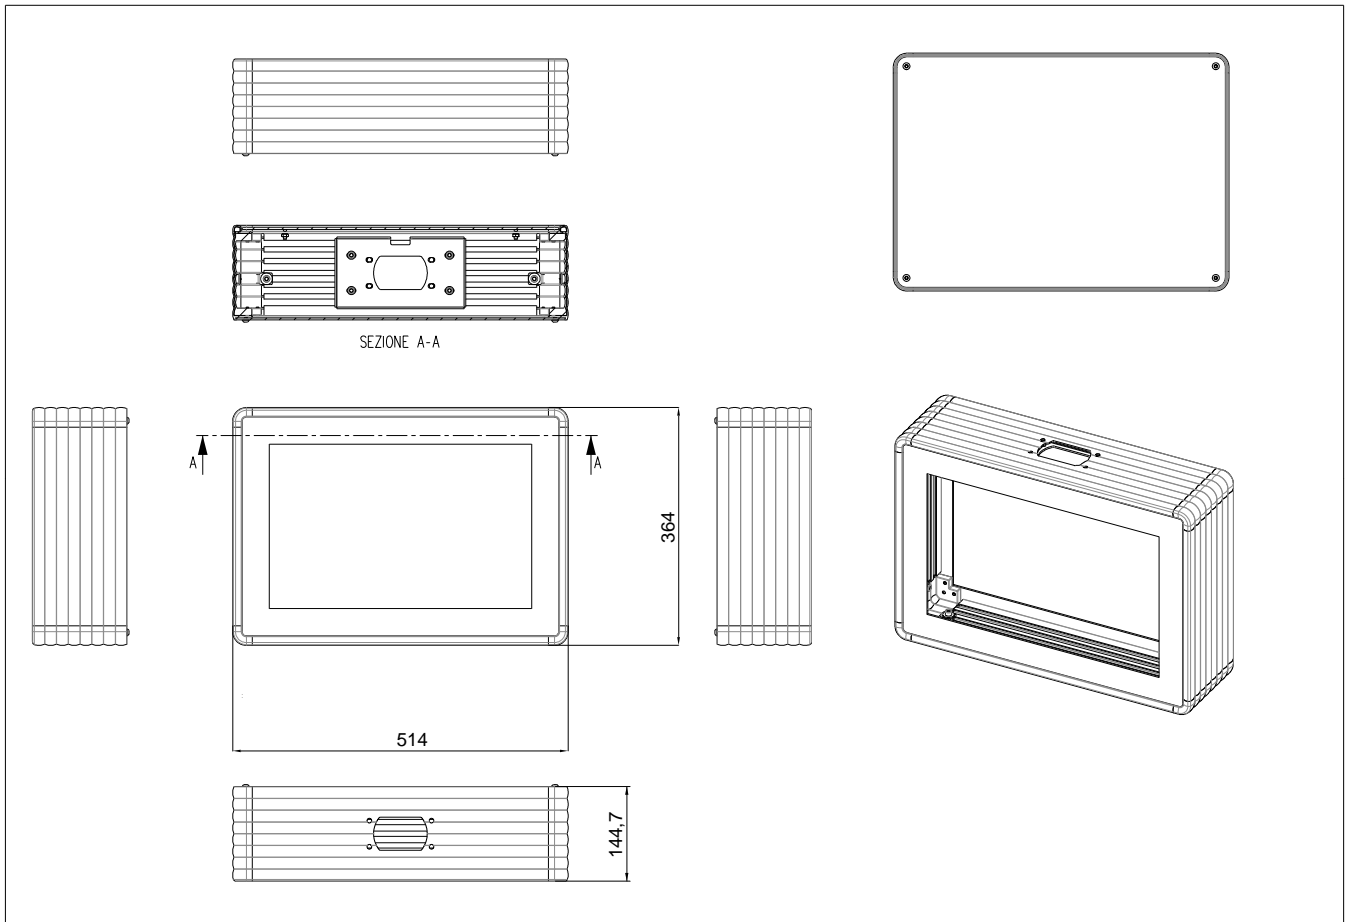

EWACCVESABOX07W METAL CASE FOR WEB PANEL 7

EWACCHANDBOX07W HAND HELD BOX VESA WEB PANEL 7

EWACCHANDBOX07H HAND HELD BOX VESA HMI 7

EWACCVESABOX15W ALUMINUM CASE FOR WEB PANEL 15.6

EWACCVESABOX18 ALUMINUM CASE FOR PANEL PC 18.5