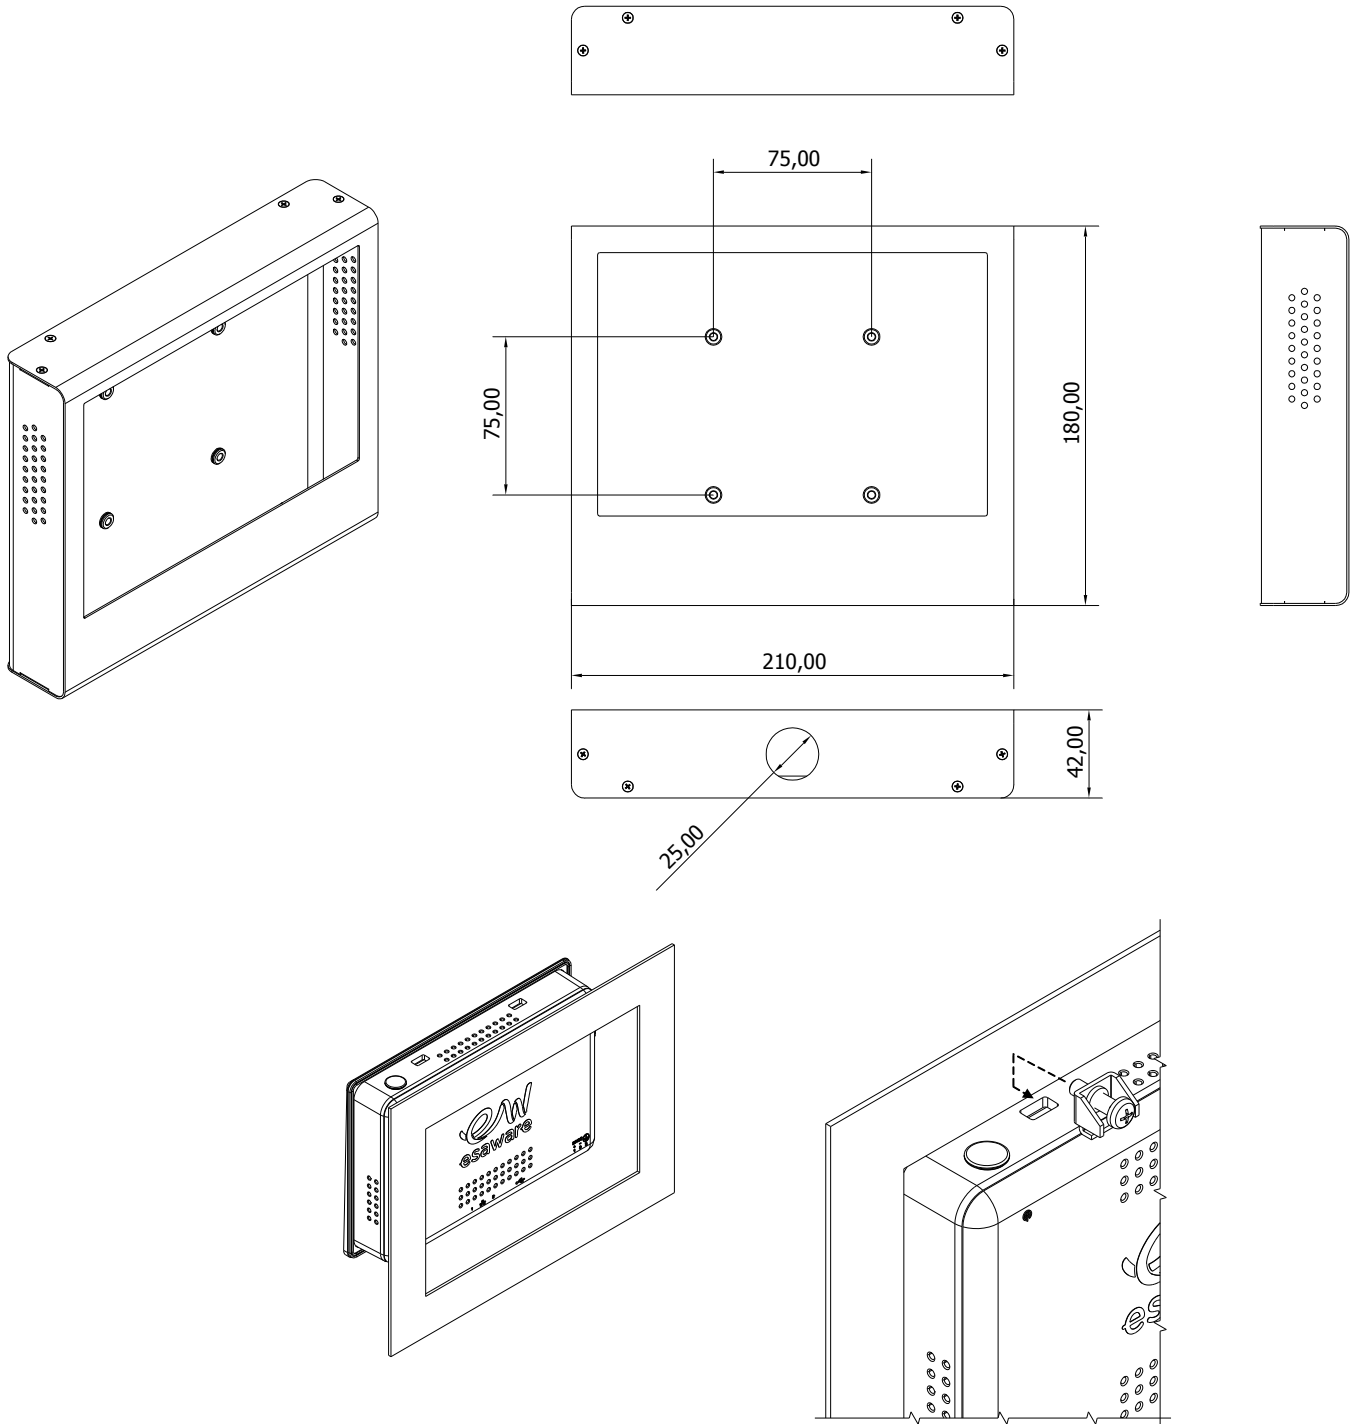

EWACCVESABOX07W METAL CASE FOR WEB PANEL 7

EWACCHANDBOX07W HAND HELD BOX VESA WEB PANEL 7

EWACCHANDBOX07H HAND HELD BOX VESA HMI 7

EWACCVESABOX15W ALUMINUM CASE FOR WEB PANEL 15.6

EWACCVESABOX18 ALUMINUM CASE FOR PANEL PC 18.5