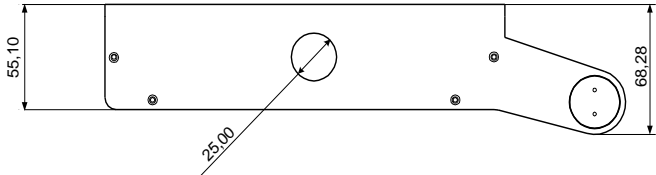

EWACCVESABOX07W METAL CASE FOR WEB PANEL 7

EWACCHANDBOX07W HAND HELD BOX VESA WEB PANEL 7

EWACCHANDBOX07H HAND HELD BOX VESA HMI 7

EWACCVESABOX15W ALUMINUM CASE FOR WEB PANEL 15.6

EWACCVESABOX18 ALUMINUM CASE FOR PANEL PC 18.5